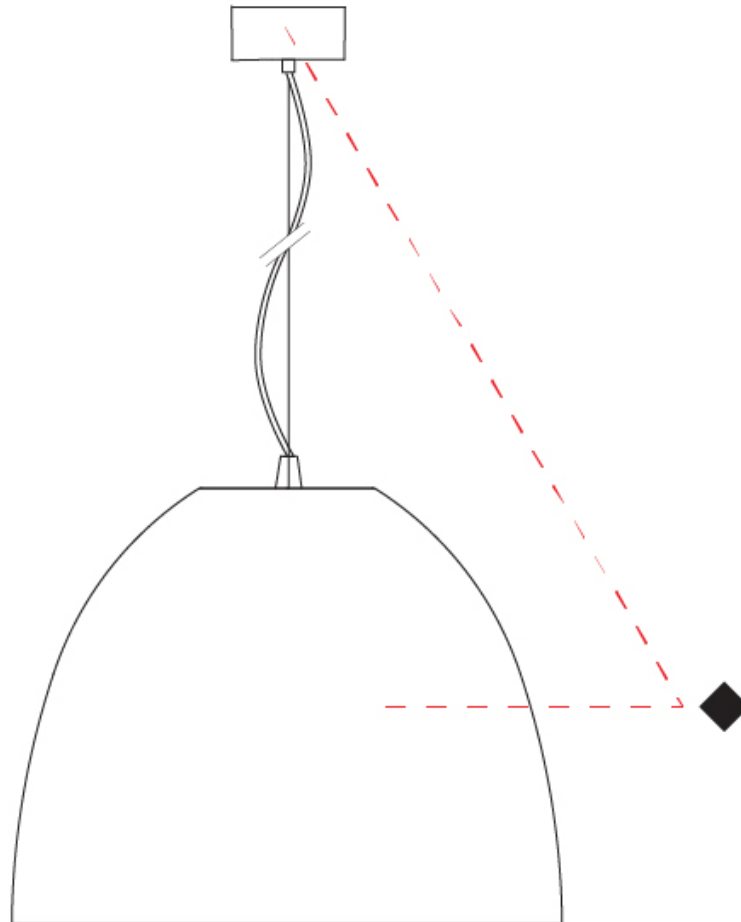

AURORA XS FOOD SUSPENSION

A1010047

PROJECT
TYPE
SPECIFIER
QUANTITY
DATE

A