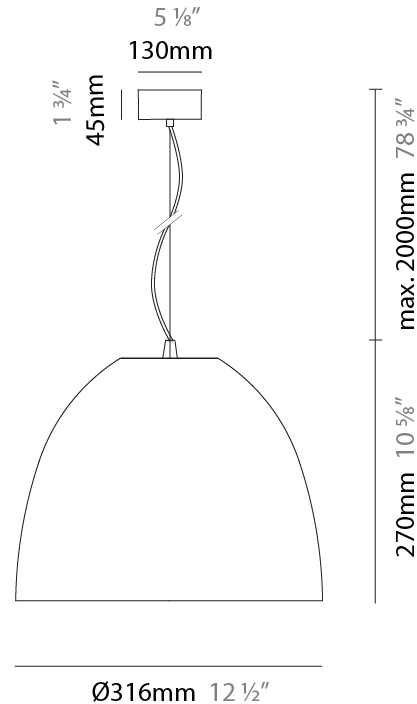

PROJECT
TYPE
SPECIFIER
QUANTITY
DATE

AURORA XS FOOD SUSPENSION

A1010045

base number   Finish Options   Beam Angle

1. To build a product code in our configurator select the specify button on the base model # product page
2. To build a manual product code on this datasheet choose from the options listed below in blue font and add the suffix to the base model #

GENERAL

Series: Aurora Food
Subseries: Aurora XS Food
Partner: Side
Division: Architectural
Installation: Suspension
Product Type: Pendant
Mounting Location: Ceiling
Light Distribution: Direct

PHYSICAL

Shape: Dome
Diameter (mm): 316
Diameter (in): 12 1/2
Height (mm): 270
Height (in): 10 5/8
Max. Overall Height (mm): 2270
Max. Overall Height (in): 89 3/8
Weight (kg): 3.1
Weight (lbs): 6.8
Fixture Finish: [RWH / BLK / GRY](#)
Fixture Material: Aluminum
Cable Details: 2000mm / 78 3/4" Cable

ELECTRICAL

Lamp Type: LED
Input Wattage (W): 41
Dimming: Non-Dimmable
Driver Included: Yes
Driver Location: Integrated
Driver Type: Constant Current - Universal
Driver Class: Class 2
Input Voltage (V): 120
Constant Current (MA): 1050mA

LED

Max. Delivered Lumen (lm): 2465
CRI: >90 CRI
Lamp Life (hrs): 50000

OPTICAL

Beam Angle: [Symmetrical Diffusing 30,60](#)

RATINGS AND CERTIFICATIONS

Certified By: Certified for North American Standards
IP rating: IP20