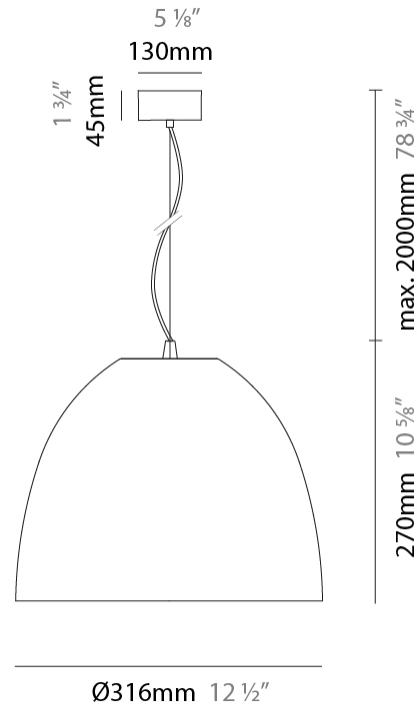

PROJECT	_____
TYPE	_____
SPECIFIER	_____
QUANTITY	_____
DATE	_____

AURORA XS FOOD SUSPENSION

A1010044

base number   Finish Options   Beam Angle

1. To build a product code in our configurator select the specify button on the base model # product page
2. To build a manual product code on this datasheet choose from the options listed below in blue font and add the suffix to the base model #

GENERAL

Series: Aurora Food
Subseries: Aurora XS Food
Partner: Side
Division: Architectural
Installation: Suspension
Product Type: Pendant
Mounting Location: Ceiling
Light Distribution: Direct

PHYSICAL

Shape: Dome
Diameter (mm): 316
Diameter (in): 12 1/2
Height (mm): 270
Height (in): 10 5/8
Max. Overall Height (mm): 2270
Max. Overall Height (in): 89 3/8
Weight (kg): 3.1
Weight (lbs): 6.8
Fixture Finish: [RWH](#) / [BLK](#) / [GRY](#)
Fixture Material: Aluminum
Cable Details: 2000mm / 78 3/4" Cable

ELECTRICAL

Lamp Type: LED
Input Wattage (W): 41
Dimming: Non-Dimmable
Driver Included: Yes
Driver Location: Integrated
Driver Type: Constant Current - Universal
Driver Class: Class 2
Input Voltage (V): 120
Constant Current (MA): 1050mA

LED

Max. Delivered Lumen (lm): 2592
CRI: >90 CRI
Lamp Life (hrs): 50000

OPTICAL

Beam Angle: [Symmetrical Diffusing 30,60](#)

RATINGS AND CERTIFICATIONS

Certified By: Certified for North American Standards
IP rating: IP20