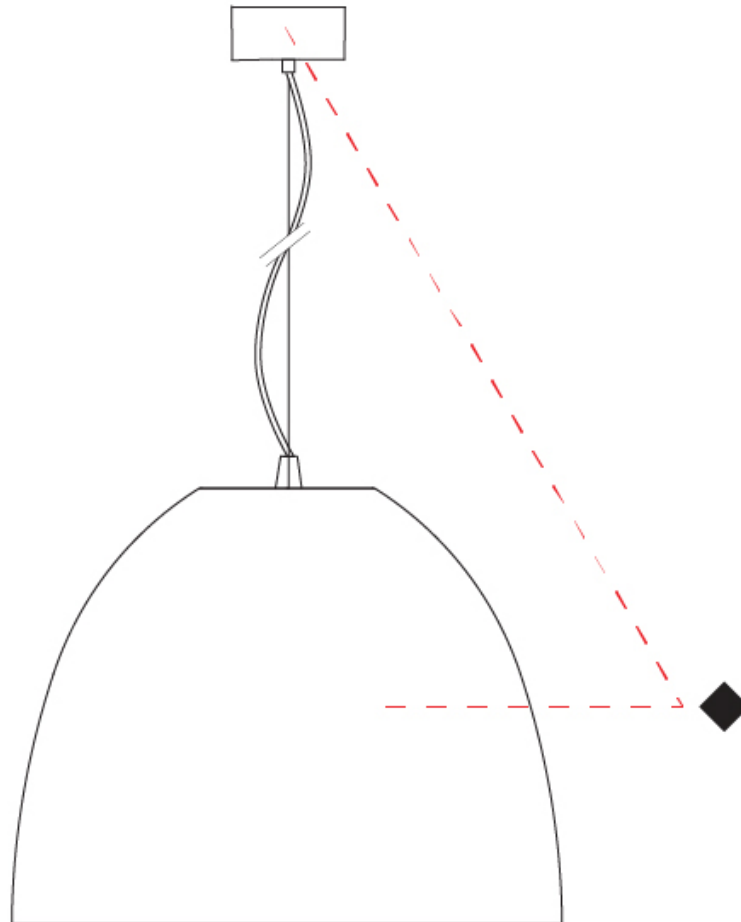

AURORA XS FOOD SUSPENSION

A1010045

PROJECT	_____
TYPE	_____
SPECIFIER	_____
QUANTITY	_____
DATE	_____

A