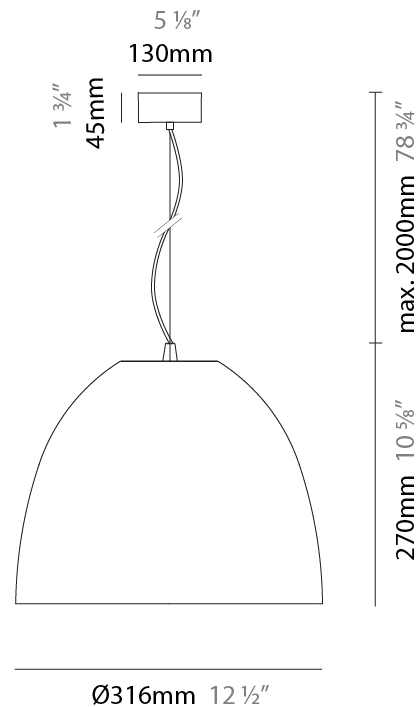

PROJECT
TYPE
SPECIFIER
QUANTITY
DATE

AURORA XS FOOD SUSPENSION

A1010049

base number   Finish Options   Beam Angle

1. To build a product code in our configurator select the specify button on the base model # product page
2. To build a manual product code on this datasheet choose from the options listed below in blue font and add the suffix to the base model #

GENERAL

Series: Aurora Food
Subseries: Aurora XS Food
Partner: Side
Division: Architectural
Installation: Suspension
Product Type: Pendant
Mounting Location: Ceiling
Light Distribution: Direct

PHYSICAL

Shape: Dome
Diameter (mm): 316
Diameter (in): 12 1/2
Height (mm): 270
Height (in): 10 5/8
Max. Overall Height (mm): 2270
Max. Overall Height (in): 89 3/8
Weight (kg): 3.1
Weight (lbs): 6.8
Diffuser: Symmetrical Diffusing
Fixture Finish: [RWH](#) / [BLK](#) / [GRY](#)
Fixture Material: Aluminum
Cable Details: 2000mm / 78 3/4" Cable

ELECTRICAL

Lamp Type: LED
Input Wattage (W): 41
Dimming: Non-Dimmable
Driver Included: Yes
Driver Location: Integrated
Driver Type: Constant Current - Universal
Driver Class: Class 2
Input Voltage (V): 120
Constant Current (MA): 1050

LED

Color Temperature (°K): 2400
Max. Delivered Lumen (lm): 2670
CRI: >90 CRI
Lamp Life (hrs): 50000

OPTICAL

Beam Angle: [30](#) / [60](#)

RATINGS AND CERTIFICATIONS

Certified By: Certified for North American Standards
IP rating: IP20