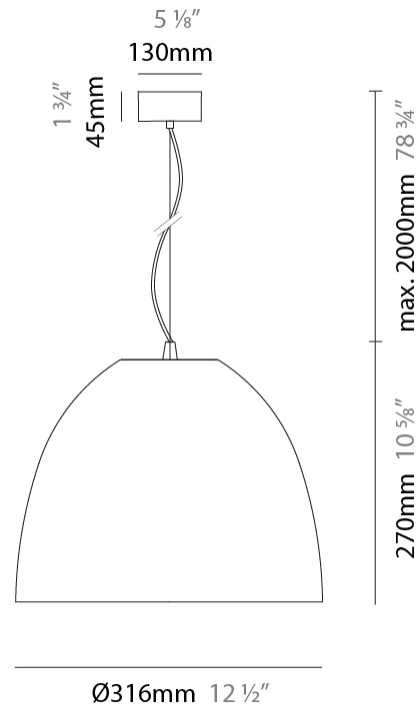

PROJECT	
TYPE	
SPECIFIER	
QUANTITY	
DATE	

AURORA XS FOOD SUSPENSION

A1010046

base number Finish
Options

1. To build a product code in our configurator select the specify button on the base model # product page
2. To build a manual product code on this datasheet choose from the options listed below in blue font and add the suffix to the base model #

GENERAL

Series: Aurora Food
Subseries: Aurora XS Food
Partner: Side
Division: Architectural
Installation: Suspension
Product Type: Pendant
Mounting Location: Ceiling
Light Distribution: Direct

PHYSICAL

Shape: Dome
Diameter (mm): 316
Diameter (in): 12 ½
Height (mm): 270
Height (in): 10 ⅝
Max. Overall Height (mm): 2270
Max. Overall Height (in): 89 ⅜
Weight (kg): 3.1
Weight (lbs): 6.8
Fixture Finish: [RWH](#) / [BLK](#) / [GRY](#)
Fixture Material: Aluminum
Cable Details: 2000mm / 78 ¾" Cable

ELECTRICAL

Lamp Type: LED
Input Wattage (W): 41
Dimming: Non-Dimmable
Driver Included: Yes
Driver Location: Integrated
Driver Type: Constant Current - Universal
Driver Class: Class 2
Input Voltage (V): 120
Constant Current (MA): 1050mA

LED

Color Temperature (°K): 4000
Max. Delivered Lumen (lm): 4484
CRI: >90 CRI
Lamp Life (hrs): 50000

OPTICAL

Beam Angle: Symmetrical Diffusing 30,60

RATINGS AND CERTIFICATIONS

Certified By: Certified for North American Standards
IP rating: IP20